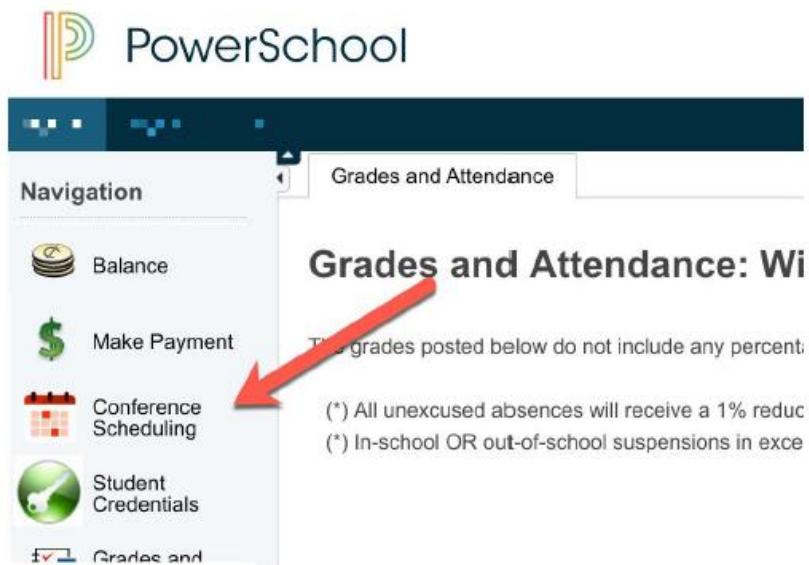

SPRING ENROLLMENT CONFERENCES

Conference Scheduling is now integrated within PowerSchool. To view appointments and signup, please follow the steps below:

1. Login to the PowerSchool Public Portal. (Please keep in mind the PowerSchool app does not support scheduling)
2. Click “Conference Scheduling” from the left navigation menu. (see below)

3. Under your student, click the event you want to attend. Either IN PERSON ONLY 2/26 or virtual & in person 2/27

LSW In-Person Spring Enrollment Conferences 24-25

LSW In-Person Spring Enrollment Conferences 24-25 WEDNESDAY ONLY, FEBRUARY 26TH ONLY