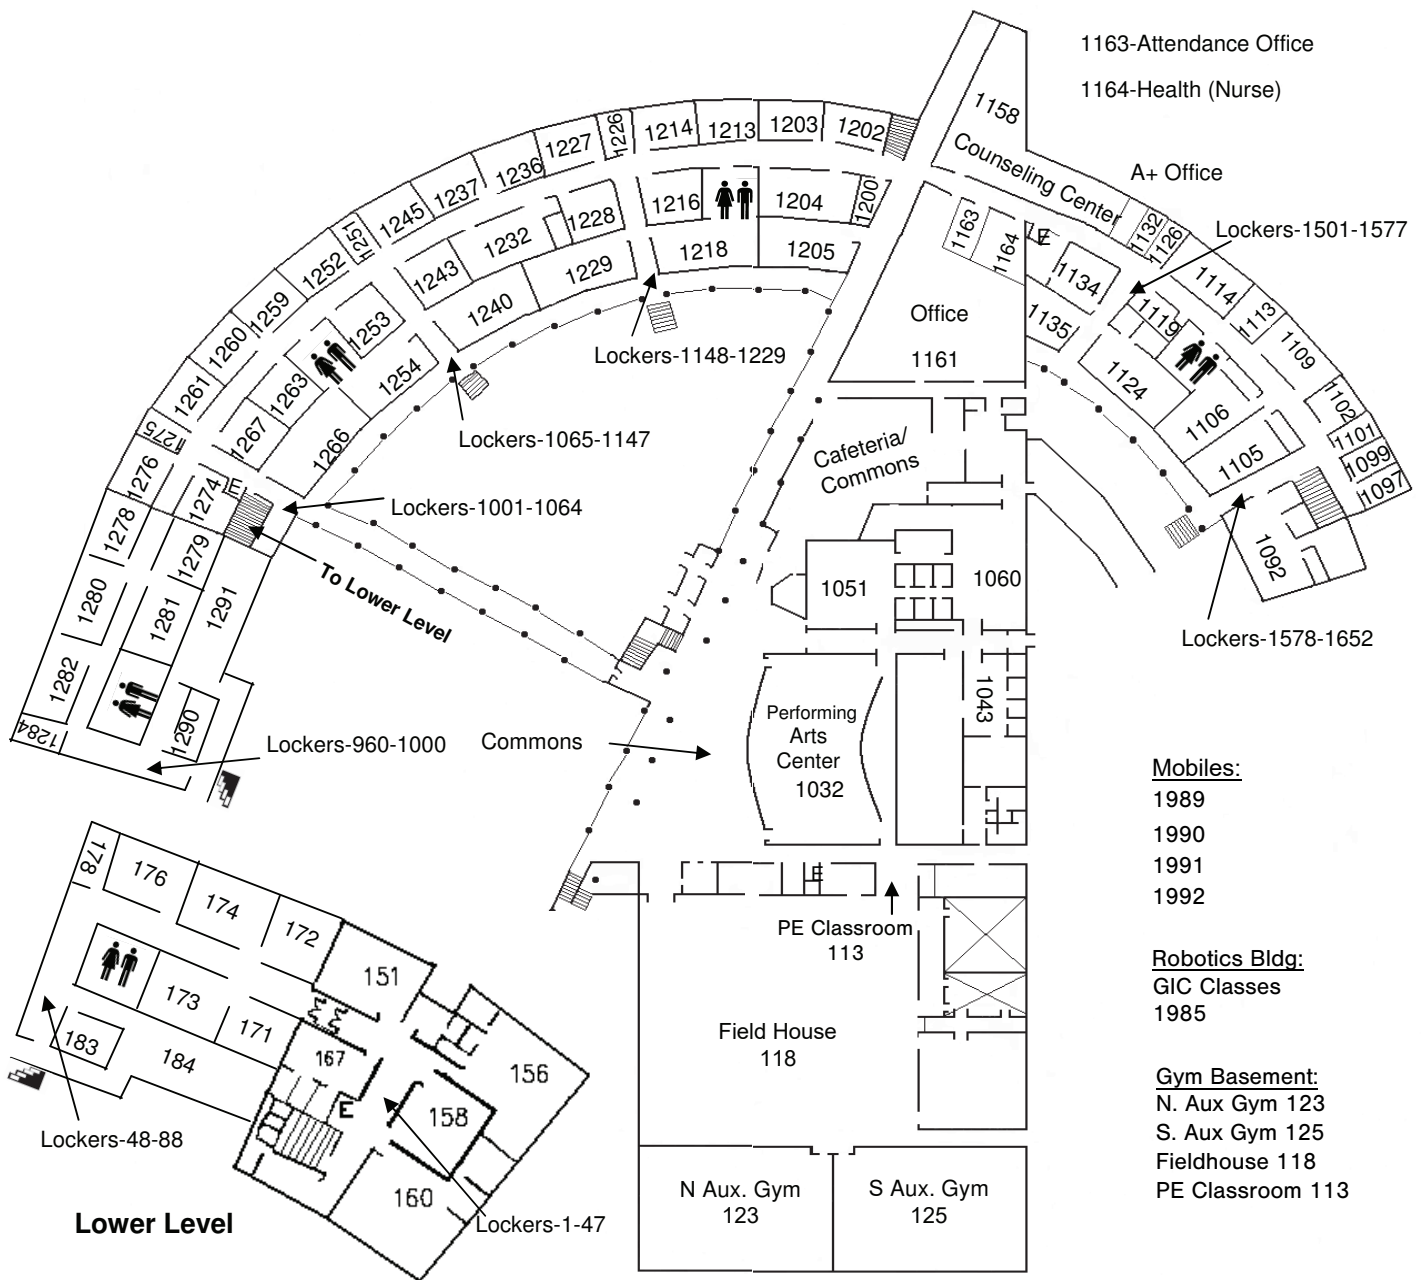

Lee's Summit West

1st Floor

Mobiles:

- 1989
- 1990
- 1991
- 1992

Robotics Bldg:

- GIC Classes
- 1985

Gym Basement:

- N. Aux Gym 123
- S. Aux Gym 125
- Fieldhouse 118
- PE Classroom 113

- Modern Language Rooms:** 0172, 1261, 1276, 1278, 1279, 1280, 1281, 1282
- Mathematics Rooms:** 1203, 1213, 1214, 1227, 1228, 1232, 1236, 1237, 1245, 1252, 1253, 1260, 1263, 1267
- Special Education Rooms:** 176, 1134, 1135, 1202, 1263
- Art Rooms:** 1105, 1106, 1124, 1204
- Science Rooms:** 1205, 1218, 1229, 1240, 1254, 1266, 1291
- Industrial Technology Rooms:** 1092, 1102, 1114
- Communication Arts Rooms:** 1089, 1091, 1093, 1095
- Theatre Office:** 1043
- PE/Health Rooms:** 113, 118, 123, 125, 174
- R.O.T.C. Room:** 184
- FACS Rooms:** 151, 156, 158, 160
- Social Studies Rooms:** 0171, 0173
- Music Rooms:** 1051, 1060, 1061

Lee's Summit West

2nd Floor

Communication Arts Rooms: 2048, 2050, 2081, 2115, 2116, 2126, 2127, 2128, 2137, 2138, 2147, 2149, 2150, 2151

Social Studies Rooms: 2162, 2170, 2171, 2172, 2174, 2175, 2188, 2190, 2191, 2192, 2193, 2194

Science Rooms: 2118, 2119, 2129, 2139, 2156, 2163, 2164, 2178, 2203

Business Rooms: 2043, 2046, 2058, 2063, 2070

Industrial Technology Room: 2041

Art Room: 2047