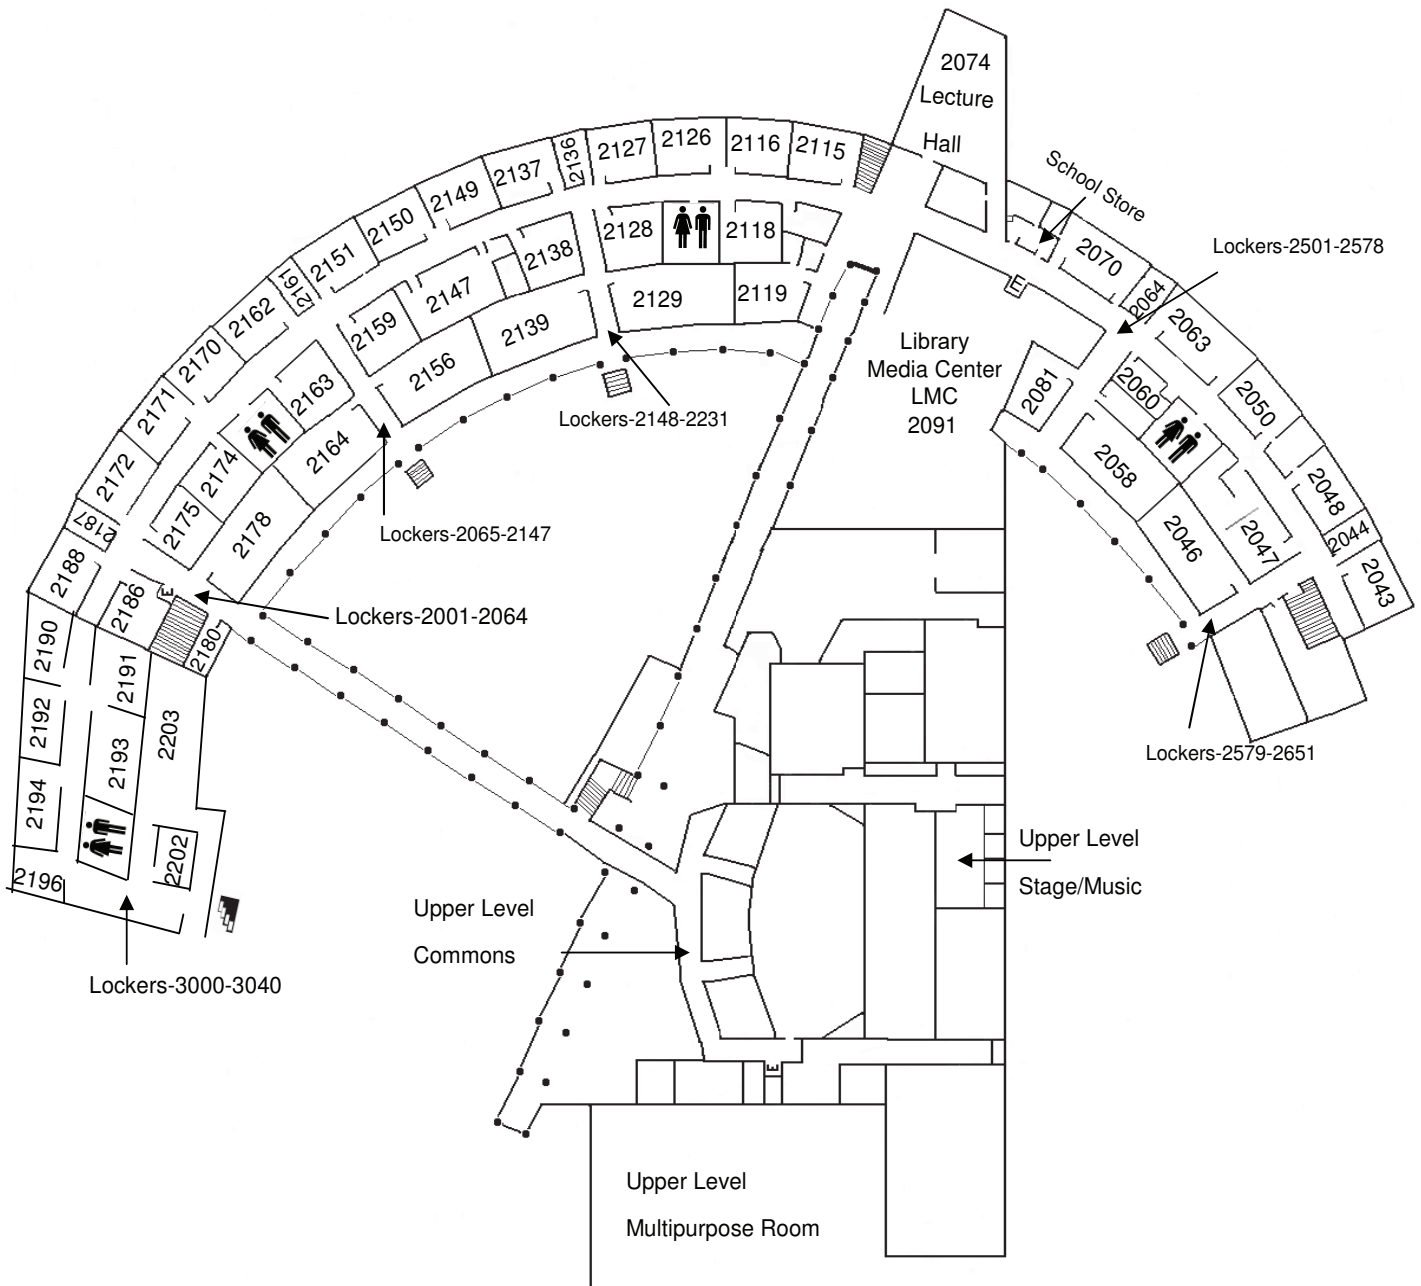

Lee's Summit West

1st Floor

Mobiles:

- 1989
- 1990
- 1991
- 1992

Robotics Bldg:

- GIC Classes
- 1985

Gym Basement:

- N. Aux Gym 123
- S. Aux Gym 125
- Fieldhouse 118
- PE Classroom 113

- Modern Language Rooms:** 0172, 1261, 1276, 1278, 1279, 1280, 1281, 1282
- Mathematics Rooms:** 1203, 1213, 1214, 1227, 1228, 1232, 1236, 1237, 1245, 1252, 1253, 1260, 1263, 1267
- Special Education Rooms:** 176, 1134, 1135, 1202, 1263
- Art Rooms:** 1105, 1106, 1124, 1204
- Science Rooms:** 1205, 1218, 1229, 1240, 1254, 1266, 1291
- Industrial Technology Rooms:** 1092, 1102, 1114
- Communication Arts Rooms:** 1089, 1091, 1093, 1095
- Theatre Office:** 1043
- PE/Health Rooms:** 113, 118, 123, 125, 174
- R.O.T.C. Room:** 184
- FACS Rooms:** 151, 156, 158, 160
- Social Studies Rooms:** 0171, 0173
- Music Rooms:** 1051, 1060, 1061

Lee's Summit West

2nd Floor

Communication Arts Rooms: 2048, 2050, 2081, 2115, 2116, 2126, 2127, 2128, 2137, 2138, 2147, 2149, 2150, 2151

Social Studies Rooms: 2162, 2170, 2171, 2172, 2174, 2175, 2188, 2190, 2191, 2192, 2193, 2194

Science Rooms: 2118, 2119, 2129, 2139, 2156, 2163, 2164, 2178, 2203

Business Rooms: 2043, 2046, 2058, 2063, 2070

Industrial Technology Room: 2041

Art Room: 2047